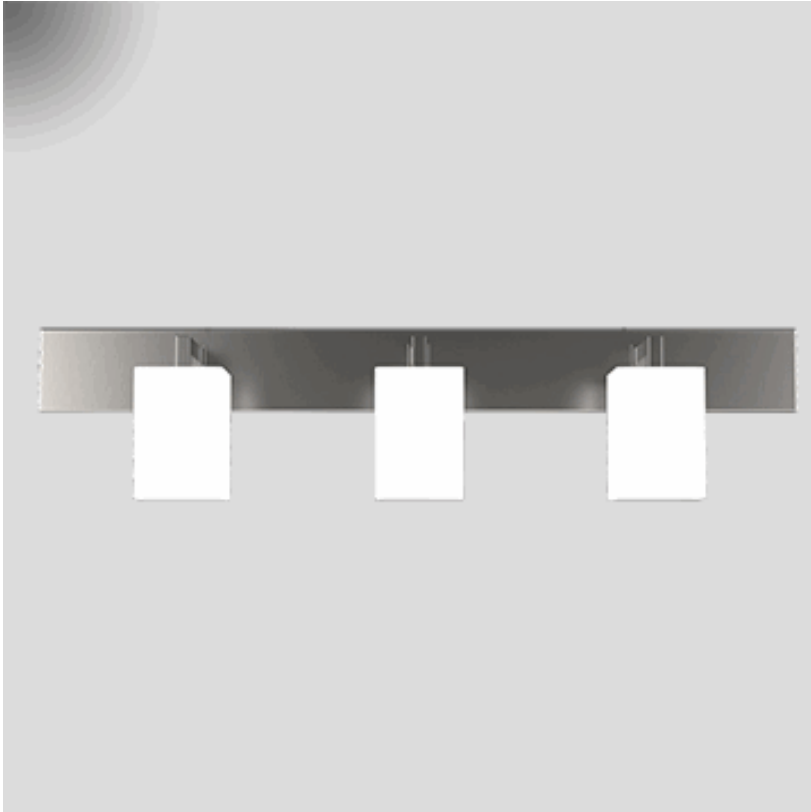

## 3550V

ARKANSAS LIGHTING  
S T A Y I L L U M I N A T E D

36" Brushed Nickel Vanity Fixture, 8.5" high, three medium base sockets, direct wired, with Frosted White Glass Diffusers, Recommend three 1100 lumen LED bulbs.

Lamp Dimensions:	36"W, 8.5"H, 7.5"D	Shade Part Number:	NA
Lamp Finish:	Brushed Nickel	Shade Material:	Frosted White Glass Diffuser
Switch:	NA	Shade Dimensions:	4"X4" top & bottom, 6"H
Bulb Wattage:	Recommend three 1100 lumen LED bulbs, max rating three 18 watt CFL	Harp:	NA
Cordset:	direct wired	Miscellaneous:	rated UL damp location
Socket:	medium base	Options:	
Base:	36"W, 4"H		
Extension:	7.5"D		